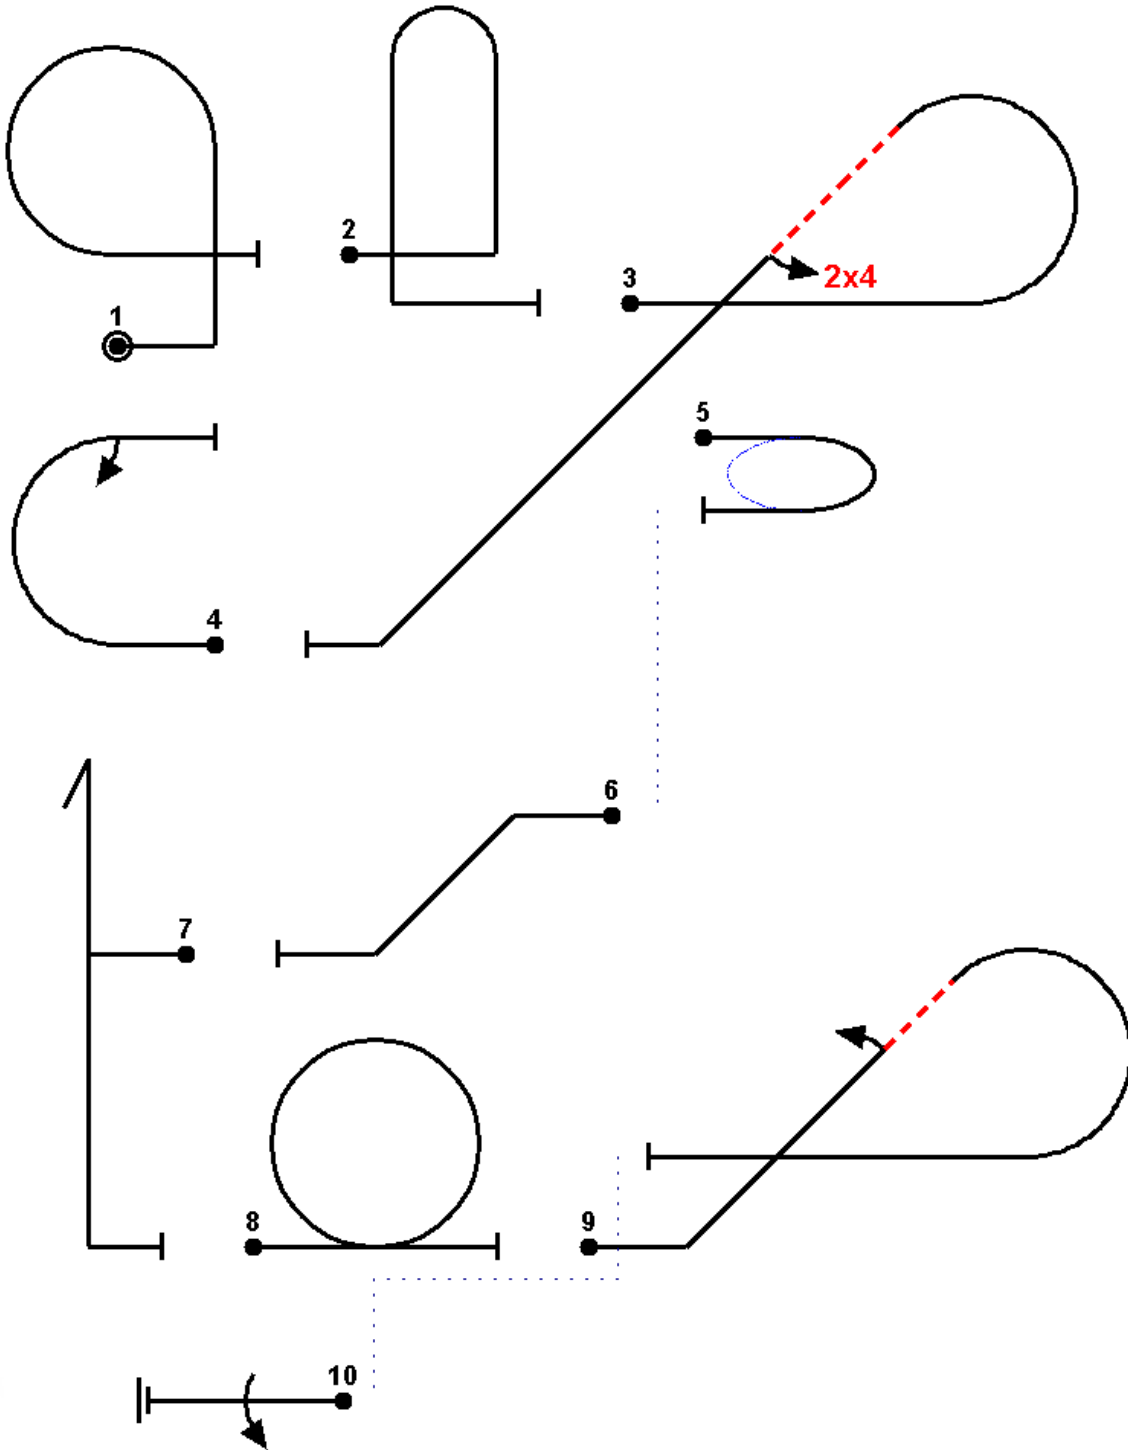

SAC RV Class Known		2010	FORM B
Pilot ID #	Known	RV Class	Flight #

**Total K = 113 (4k@5,17k@7)**

Olan v5.10 © M. Golan <http://www.aerobatics.org.il/olan>

Cannot test this sequence type: 10..rvclass.known